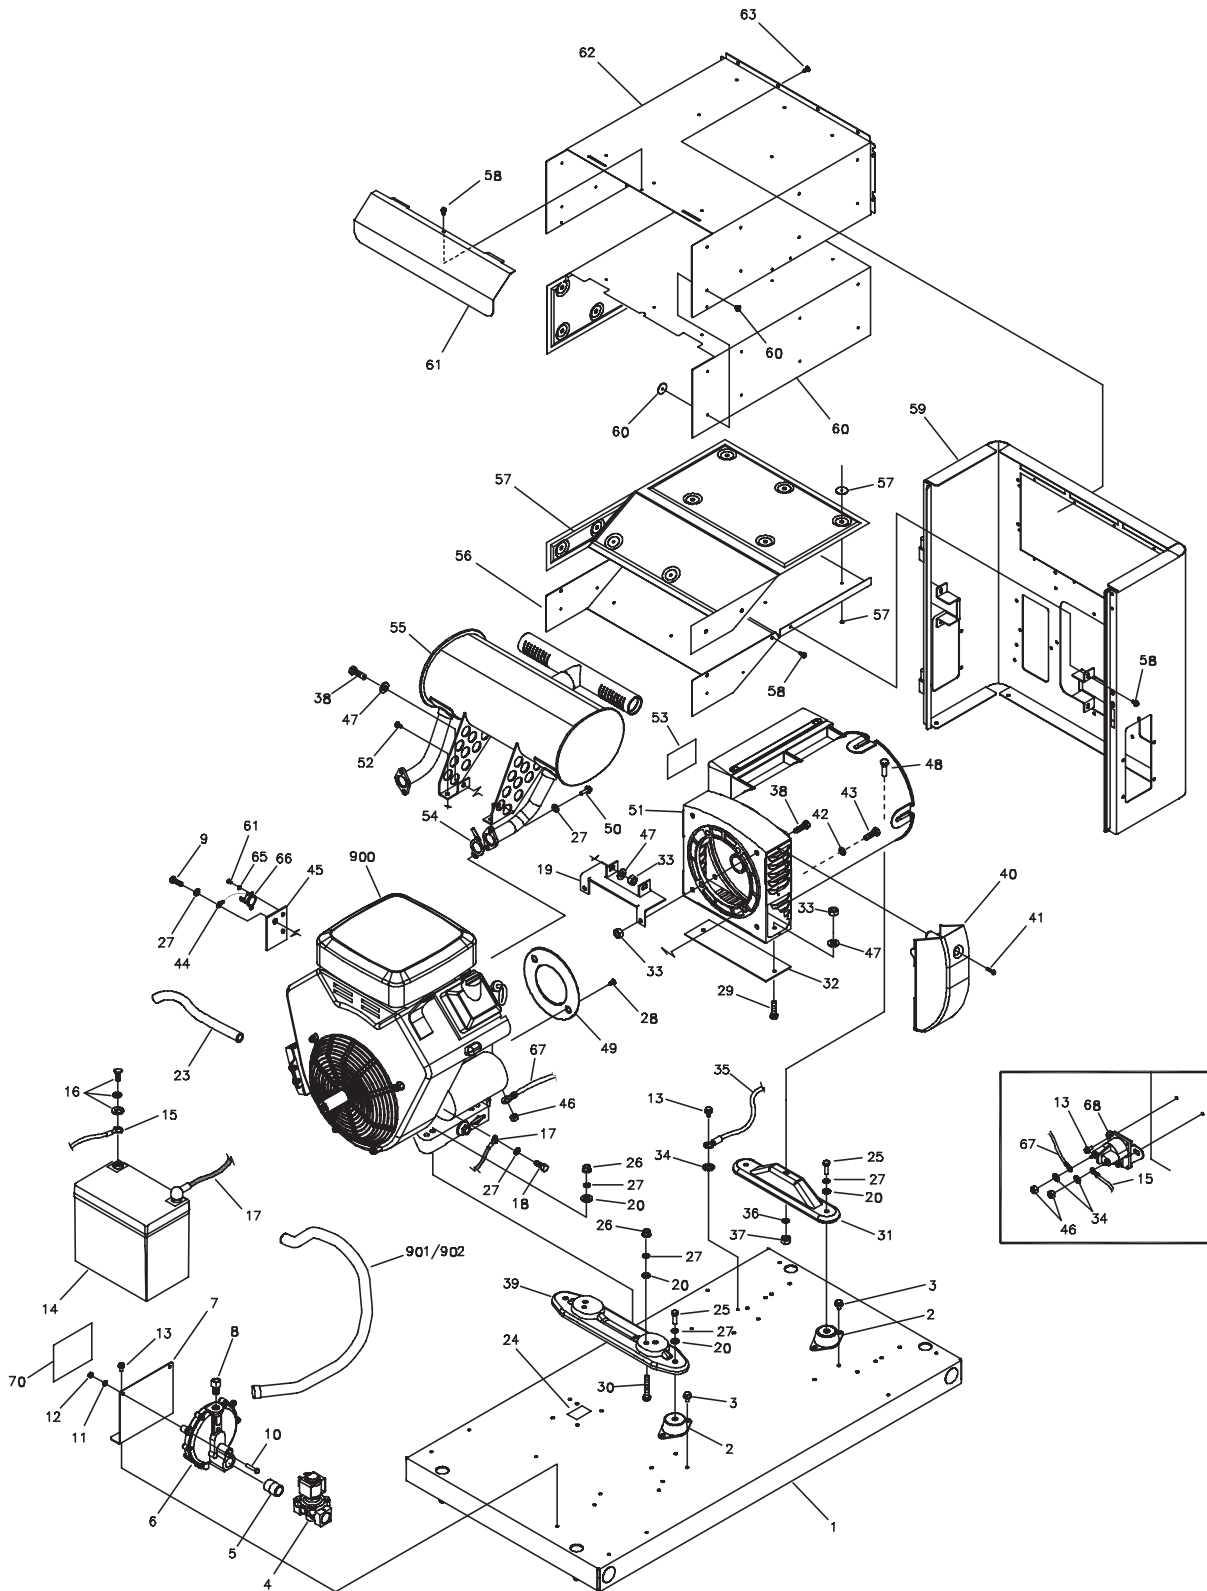

Exploded View - Main Unit

Copyright © 2008 Briggs & Stratton Power Products Group, LLC. All rights reserved. No part of this material may be reproduced or transmitted in any form by any means without the express written permission of Briggs & Stratton Power Products Group, LLC.

Illustrated Parts List - Main Unit

Item	Part #	Description	Item	Part #	Description
1	U203030GS	BASE, Mounting	50	692062	SCREW
2	198899GS	MOUNT, Vibration	51	NSP	ASSY, Alternator (see page 7)
3	24910GS	HHS, Trilobular 5/16 - 18 x 1/2	52	40976GS	SHCS, M8 - 1.25 x 20
4	194683GS	SOLENOID, Gas Fuel	53	193506GS	DECAL, Caution Hot Surface
5	194829GS	FITTING, Coupling	54	806425	GASKET
6	194830GS	REGULATOR	55	198758GS	MUFFLER
7	195936GS	BRACKET, Mounting Solenoid	56	194681GS	BASE, Muffler Box
8	202382GS	FITTING, 1/2 Flare 3/8 - 18 NPT	57	198928GS	KIT, Insulation, Muffler Base
9	*	HHCS, M8 - 1.25 x 12	58	56893GS	CRIMPTITE, 10 - 24 x 1/2
10	*	HHCS, M6 - 1.0 x 30	59	201282GS	ASSY, Bulkhead, Alternator End w/ Insulation
11	*	WASHER, 1/4 Lock	60	198929GS	KIT, Insulation, Muffler Box
12	*	NUT, M6 - 1.0	61	194682GS	COLLECTOR, Muffler Box
13	B4300GS	HHS, Trilobular, 1/4 - 20 x 1/2	62	194680GS	BOX, Muffler Top
14	194818GS	BATTERY	63	192445GS	SCREW, 10 - 32 x 5/8
15	198593BGS	WIRE-A, Red	64	*	PPHMS, 4-40 x 0.19
16	198913GS	KIT, Battery Hardware	65	*	WASHER, Lock #4
17	185939VGS	WIRE-A, Black	66	186205GS	SWITCH, Oil Temp
18	*	HHCS, M8 1.25 x 16	67	198593CGS	WIRE-A
19	201824GS	BRACKET, Muffler Mounting Base	68	691656	SOLENOID/BRACKET
20	*	WASHER, Flat 5/16 - M8	70	205397GS	DECAL, Requirements, Fuel
23	1723165SM	HOSE, Oil Drain	900	§	ENGINE
24	186649GS	DECAL, Oil Drain	901	843644	FUEL HOSE
25	*	HHCS, 5/16 - 18 x 1	902	843438	CLAMP
26	*	NUT, 5/16 - 18			
27	*	WASHER, Lock 5/16 - M8			
28	*	HHCS, 5/16 - 24 x 3/4 SEMS			
29	*	HHCS, 1/4 - 20 x 1			
30	*	HHCS, 5/16 - 18 x 1 - 3/4			
31	B198897GS	BRACKET, Alt Support	Items Not Illustrated		
32	200013GS	PLATE, Blocking Air, Alt	199327GS		MANUAL, Install
33	194005GS	NUT, 1/4 - 20 Flange, Nylok	194689GS		MANUAL, Operator's
34	*	WASHER, Shakeproof Ext. M6-1/4	MS3792		MANUAL, Engine
35	186790HGS	WIRE, Ground	204516GS		KIT, Manual/Accessory HGS
36	*	WASHER, Lock, M10	198810GS		PAINT, Touchup, Grey 1/2 oz Bottle
37	*	NUT, Hex, M10 - 1.5	198811GS		PAINT, Touchup, Sliver 1/2 oz Bottle
38	*	HHCS, 1/4 - 20 x 3/4	B3518GS		CAP, Funnel Oil Bottle
39	B198896GS	BRACKET, Engine Mounting	202295GS		HOSE, Flex
40	201817GS	DUCT, Air	198866GS		KIT, Led Remote
41	199999GS	PTHS, #6 x 1/2"	198918GS		KIT, Decals, Service
42	*	WASHER, Lock 3/8			
43	*	HHCS, 3/8 - 16 x 1-1/4	Optional Accessories		
44	186790CGS	WIRE	199475GS		PAINT, Touchup, Spray, Silver, 12oz
45	186206GS	PLATE, Switch Oil Temp	199474GS		PAINT, Touchup, Spray, Gray, 12oz
46	*	NUT, Hex 1/4 - 20	6030		KIT, Cold Weather (Includes Battery and Oil Warmers)
47	*	WASHER, M6, Flat 1/4			
48	*	HHCS, M10 - 1.5			
49	B4260GS	DISK, Engine Air			

* - Items without part numbers are common fasteners and are available at local hardware stores.

§ - Contact Engine Manufacturer